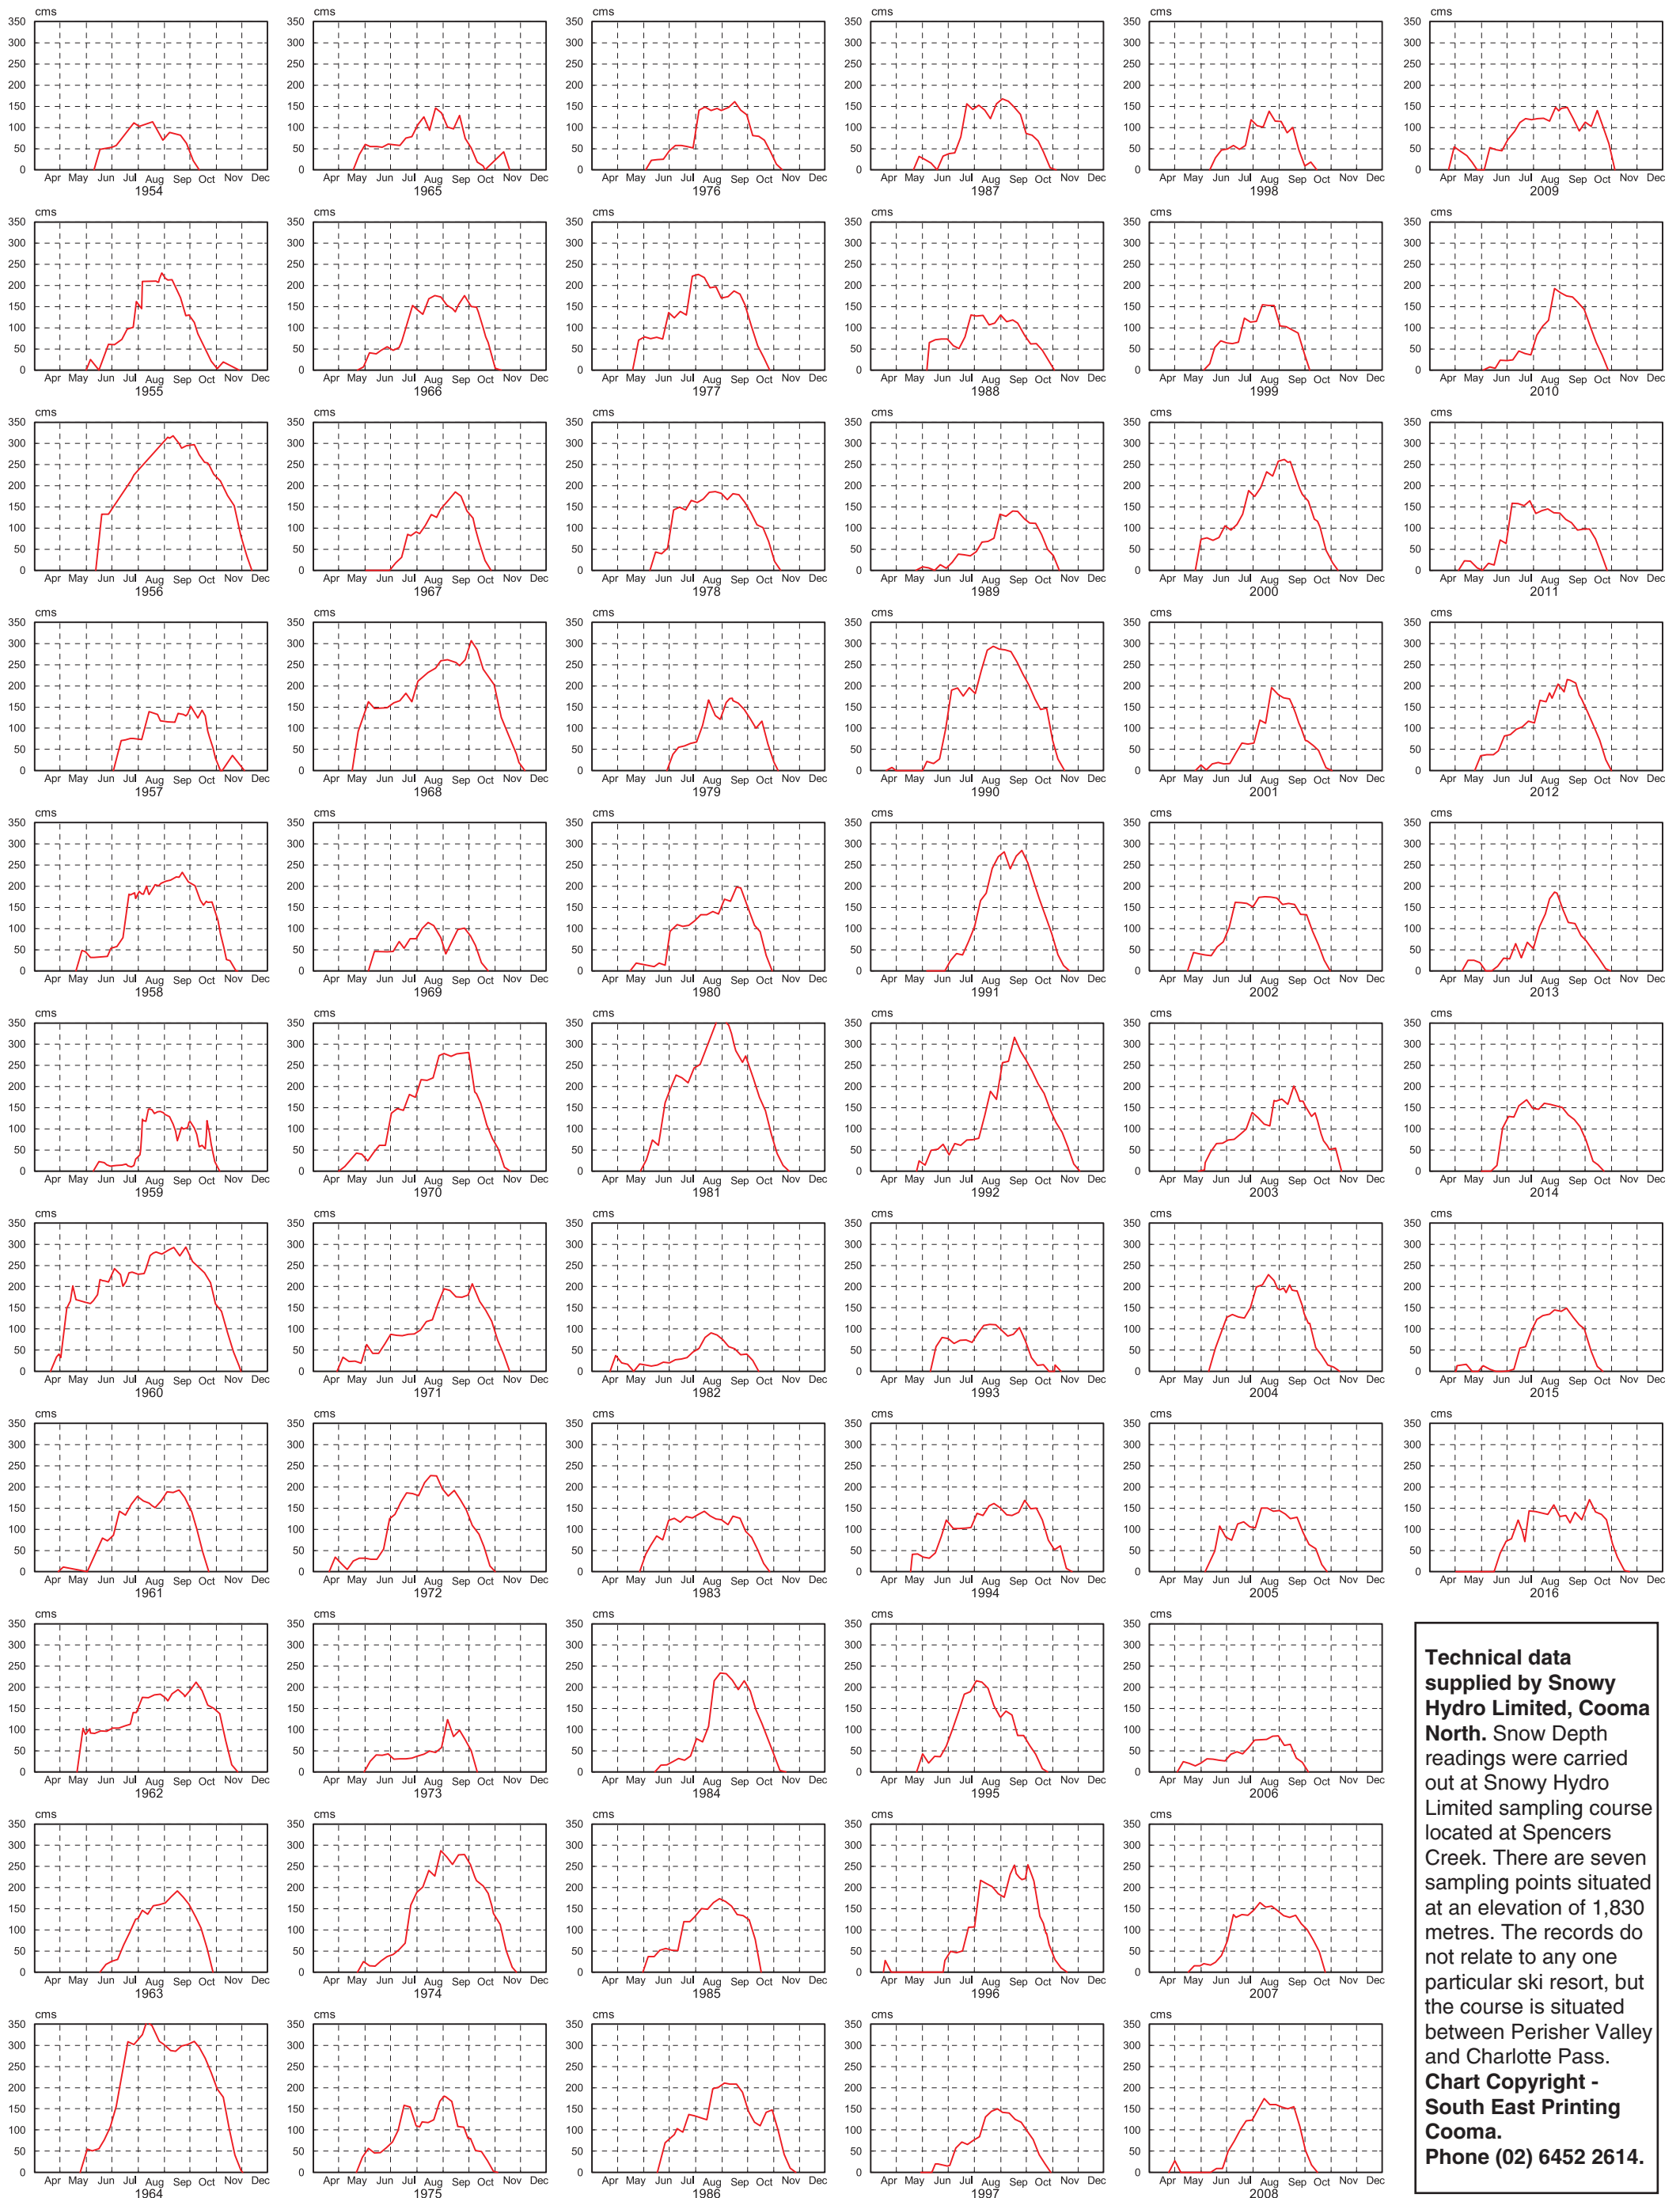

CALL NOW 02 6452 2614
southeastprinting.com.au

Cooma Twin Cinema Complex, 76-80 Commissioner St Cooma NSW 2630
Mobile 0428 484 999 Fax 02 6452 4857 Email: info@southeastprinting.com.au

Technical data supplied by Snowy Hydro Limited, Cooma North. Snow Depth readings were carried out at Snowy Hydro Limited sampling course located at Spencers Creek. There are seven sampling points situated at an elevation of 1,830 metres. The records do not relate to any one particular ski resort, but the course is situated between Perisher Valley and Charlotte Pass.
Chart Copyright - South East Printing Cooma.
Phone (02) 6452 2614.